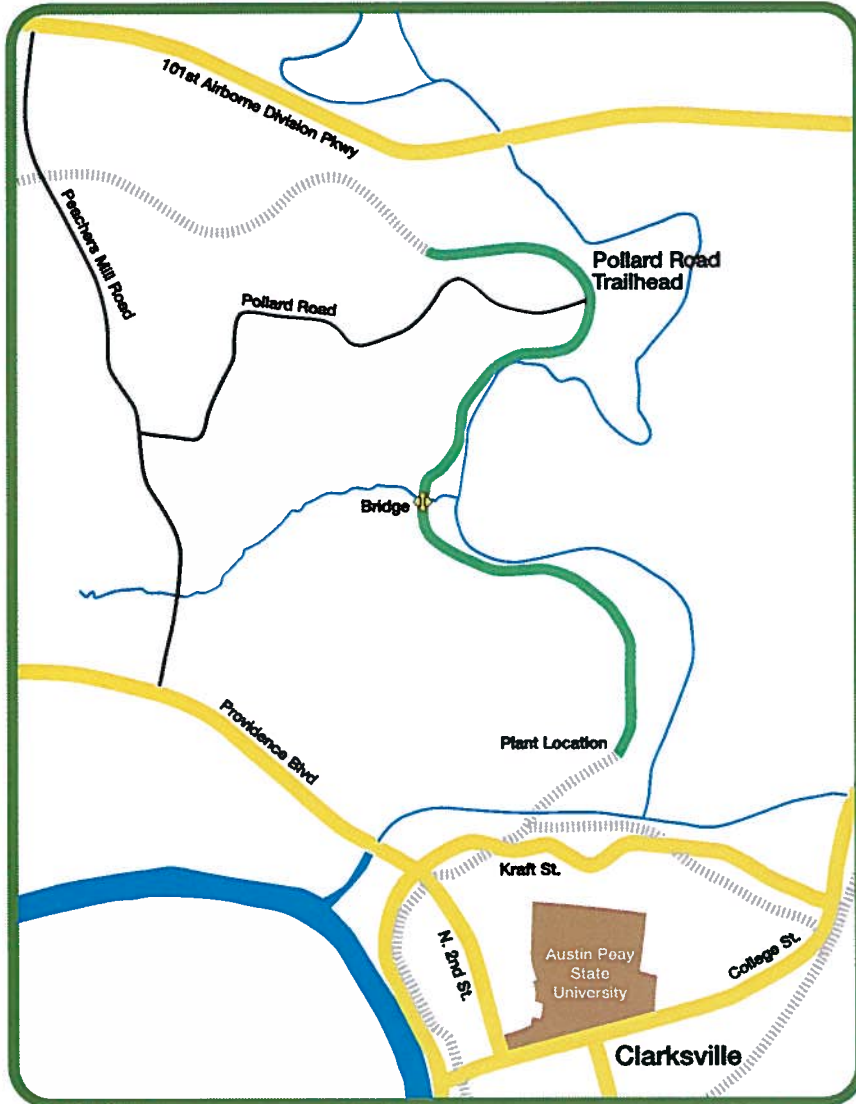

RDC  
JB

# THE CLARKSVILLE GREENWAY MAP

## HELP PROTECT THE PARK

PLEASE FOLLOW THESE RULES:

1. STAY ON DESIGNATED TRAILS.
2. KEEP TO THE RIGHT, PASS ON THE LEFT.
3. KEEP PETS ON LEASHES AND CLEAN UP AFTER YOUR PET.
4. DO NOT REMOVE PLANTS OR FEED/DISTURB WILDLIFE.
5. PUT TRASH IN RECEPTACLES.